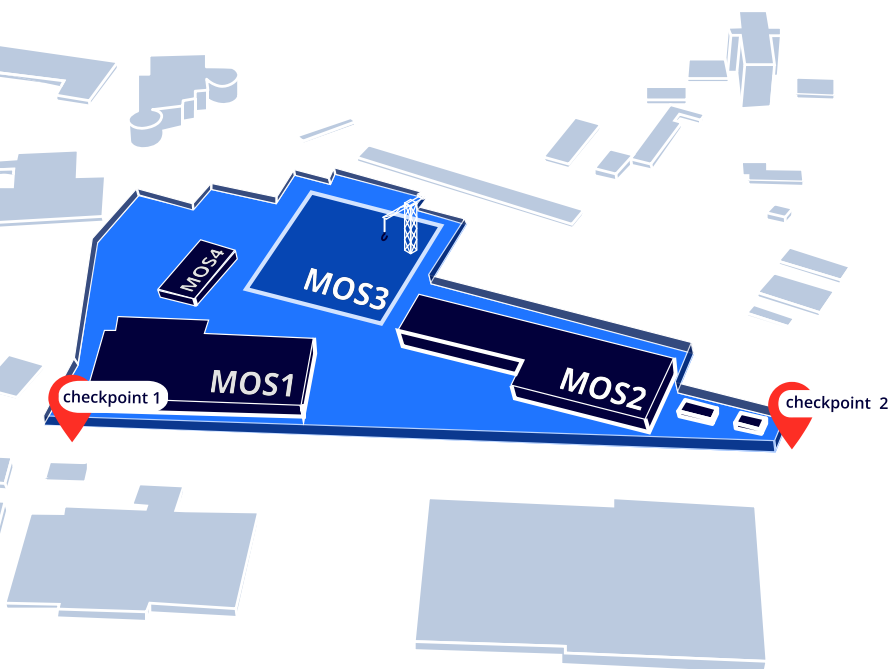

North Campus IXcellerate

Located in the Altufyevo district in northern Moscow, it occupies an area of more than 3 ha and is home to 4 data centres, some 65 MW in total rated capacity.

MOS 1	MOS 2	MOS 3	MOS 4
13,7 MW	13 MW	30 MW	7 MW
OPERATION	OPERATION	CONSTRUCTION	HOOK-UP AND START-UP