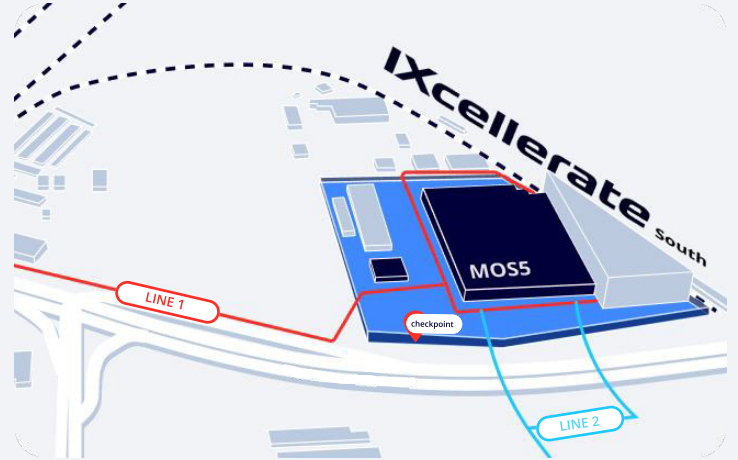

Each of IXcellerate's locations has two independent inputs from urban cabling systems. The inputs are more than 30 metres apart. The customer and the provider can provide cable connection redundancy both for municipal networks and within the data centre grounds.

IXcellerate's cable infrastructure makes it possible to set up cabling systems for providers on any scale.

Eurasia Peering IX

Eurasia Peering is an independent traffic exchange platform integrated into major telecommunication hubs in Russia.

By using Eurasia Peering, you boost the performance of your digital services, significantly reducing delays and packet losses.

• > 800 Gbit/s

• 200 + ASN

• 30 + CDN

Partners

Both IXcellerate campuses offer customers the widest range of communications providers, systems integrators, cloud service providers and peer-to-peer platforms. We are affiliated with over 50 communications service providers and 30+ cloud and CDN service providers.

An ecosystem of over 50 communications service providers

It unites not only CSPs, but also cloud providers, integrators, CDN and cybersecurity services

+7-495-8000-911
sales@ixcellerate.ru