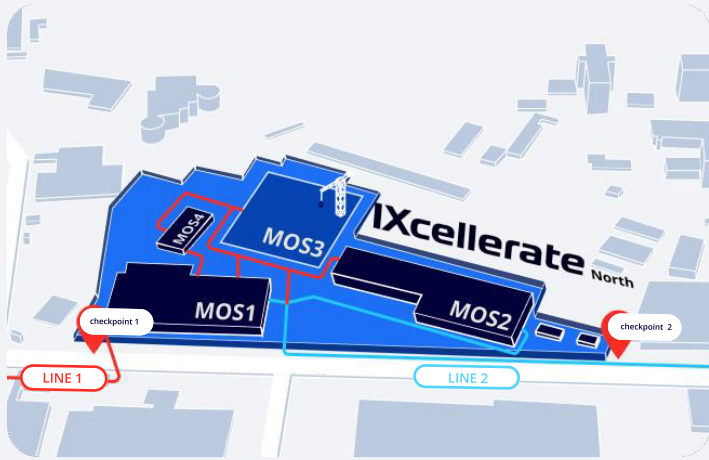

Each of IXcellerate's locations has two independent inputs from urban cabling systems. The inputs are more than 30 metres apart. The customer and the provider can provide cable connection redundancy both for municipal networks and within the data centre grounds.

IXcellerate's cable infrastructure makes it possible to set up cabling systems for providers on any scale.

Eurasia Peering IX

Eurasia Peering is an independent traffic exchange platform integrated into major telecommunication hubs in Russia.

By using Eurasia Peering, you boost the performance of your digital services, significantly reducing delays and packet losses.

• > 800 Gbit/s

• 200 + ASN

• 30 + CDN

Partners

Both IXcellerate campuses offer customers the widest range of communications providers, systems integrators, cloud service providers and peer-to-peer platforms. We are affiliated with over 50 communications service providers and 30+ cloud and CDN service providers.

An ecosystem of over 50 communications service providers

It unites not only CSPs, but also cloud providers, integrators, CDN and cybersecurity services

+7-495-8000-911
sales@ixcellerate.ru